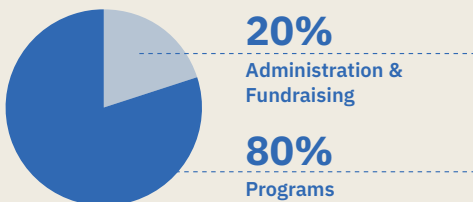

WHHS Alumni Foundation – Jan.1 – Dec. 31, 2017

|                  |                     |
|------------------|---------------------|
| Annual Campaign  | \$ 747,411          |
| Restricted Gifts | 2,018,315           |
| Capital Campaign | 70,600              |
| <b>Total</b>     | <b>\$ 2,836,326</b> |