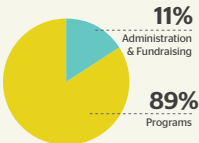

Walnut Hills High School Alumni Foundation | January 1 - December 31, 2014

WHHS Alumni Foundation Annual Campaign	$ 485,921
Restricted Gifts (Scholarships, class gifts, etc.)	857,839
Capital Campaign	2,069,643
Total	$3,413,403